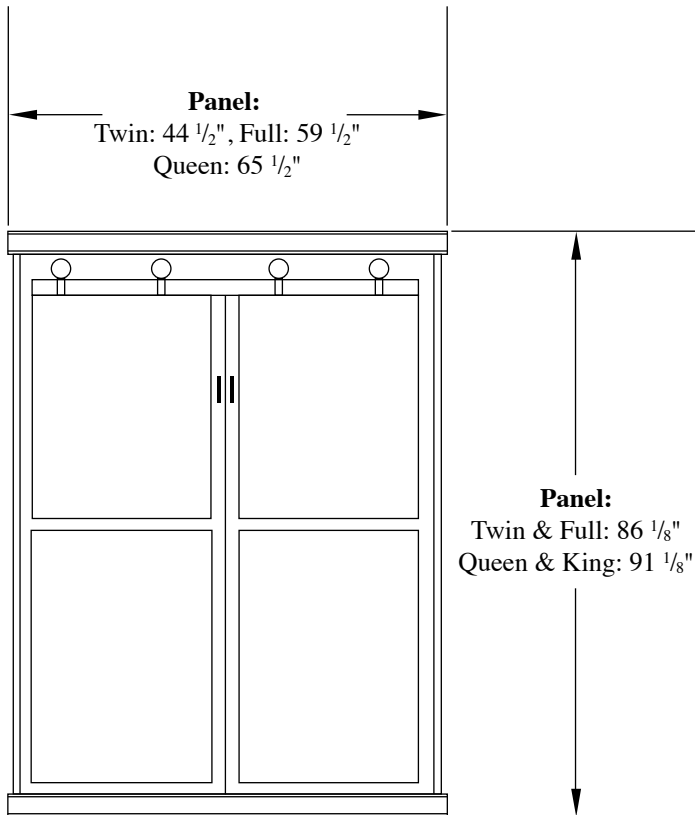

# The Rustic Series

**Left:**

\*Bed Cabinet Depth:  
**Panel:** 16 3/4"  
\*Bed Projection:  
**Panel:** Twin & Full: 85"  
Queen: 90"

Queen: 90"  
\*All Side Shelves  
Height: 84"  
Depth: 16 3/4"  
\*Side Shelves Width  
(Customer's Choice):  
15 1/2", 24", or 30"