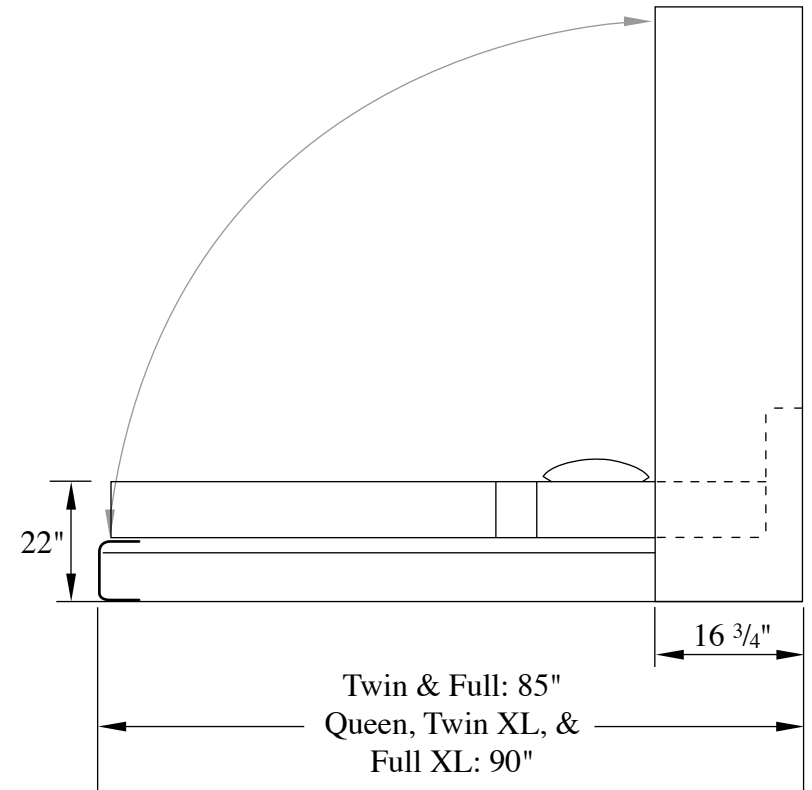

The Medical Wall Bed

Twin & Full: 86 1/8"
 Queen, Twin XL, &
 Full XL: 91 1/8"

514 N. Union
 Lima, OH 45801

www.wallbedsmfg.com

Phone: 419-229-5399
 877-902-6711

Fax: 419-222-5841

Email: sales@wallbedsmfg.com