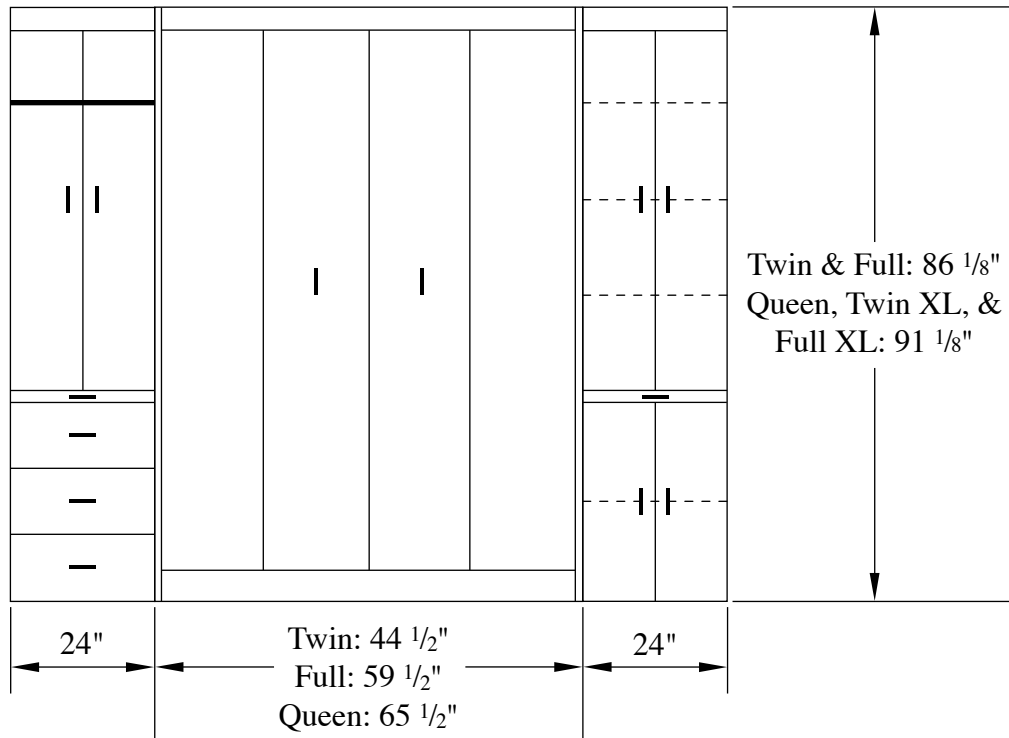

The Medical Wall Bed

Twin & Full: 86 1/8"
 Queen, Twin XL, &
 Full XL: 91 1/8"

514 N. Union
 Lima, OH 45801

www.wallbedsmfg.com

Phone: 419-229-5399
 877-902-6711

Fax: 419-222-5841

Email: sales@wallbedsmfg.com