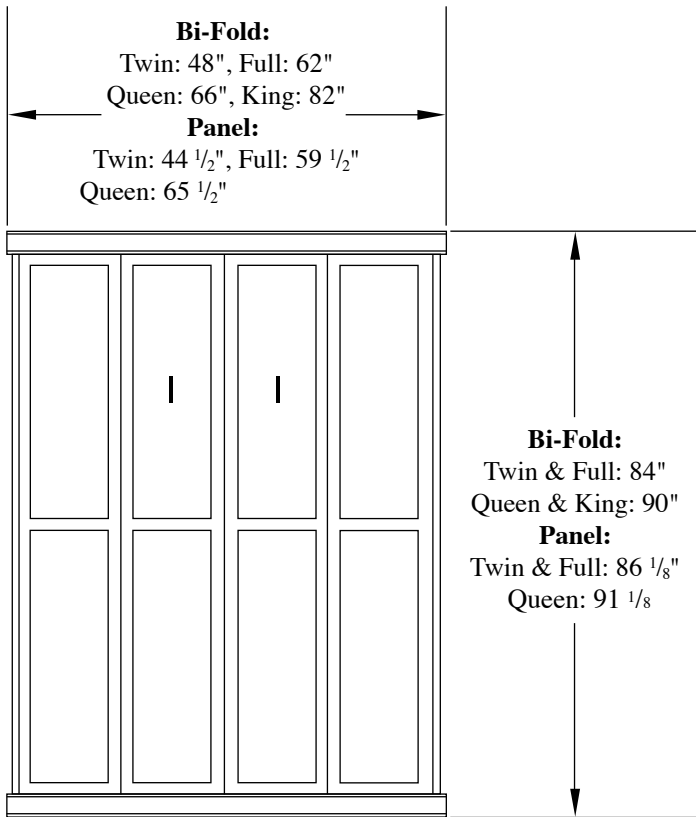

The Barrington Series

Left:

- *Bed Cabinet Depth:
Bi-Fold: 18", **Panel:** 16 3/4"
- *Bed Projection:
Bi-Fold: Twin & Full: 80"
Queen & King: 86"
- Panel:** Twin & Full: 85"
Queen: 90"

Below:

- *All Side Shelves
Height: 84"
Depth: 16 3/4"
- *Side Shelves Width
(Customer's Choice):
15 1/2", 24", or 30"