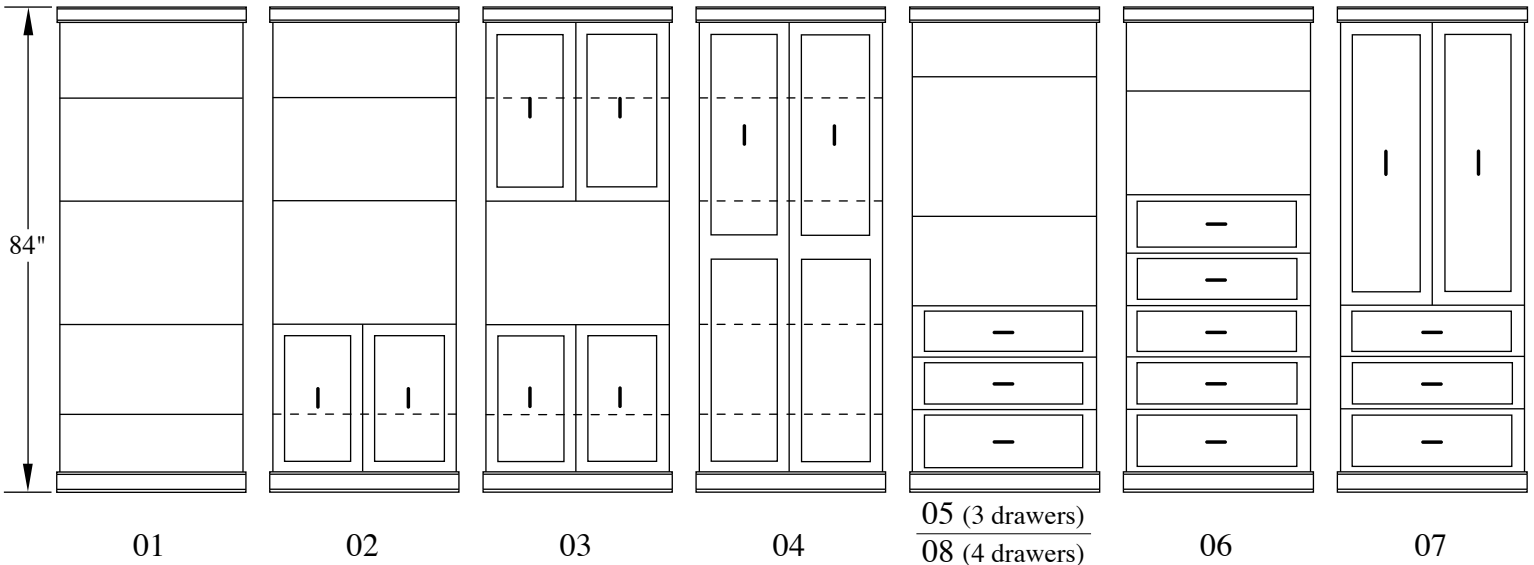

The Barrington Series

Left:

- *Bed Cabinet Depth:
Bi-Fold: 18", **Panel:** 16 3/4"
- *Bed Projection:
Bi-Fold: Twin & Full: 80"
Queen & King: 86"
- Panel:** Twin & Full: 85"
Queen: 90"

Below:

- *All Side Shelves
Height: 84"
Depth: 16 3/4"
- *Side Shelves Width
(Customer's Choice):
15 1/2", 24", or 30"