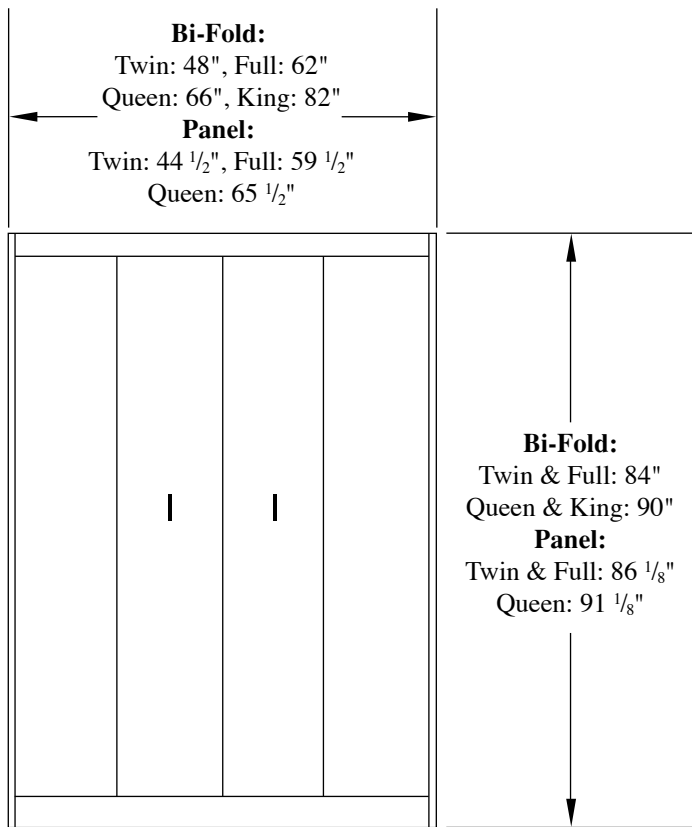

The Haven Series

Left:

*Bed Cabinet Depth:

Bi-Fold: 18", **Panel:** 16 3/4"

*Bed Projection:

Bi-Fold: Twin & Full: 80"

Queen & King: 86"

Panel: Twin & Full: 85"

Queen: 90"

Below:

*All Side Shelves

Height: 84"

Depth: 16 3/4"

*Side Shelves Width

(Customer's Choice):

15 1/2", 24", or 30"