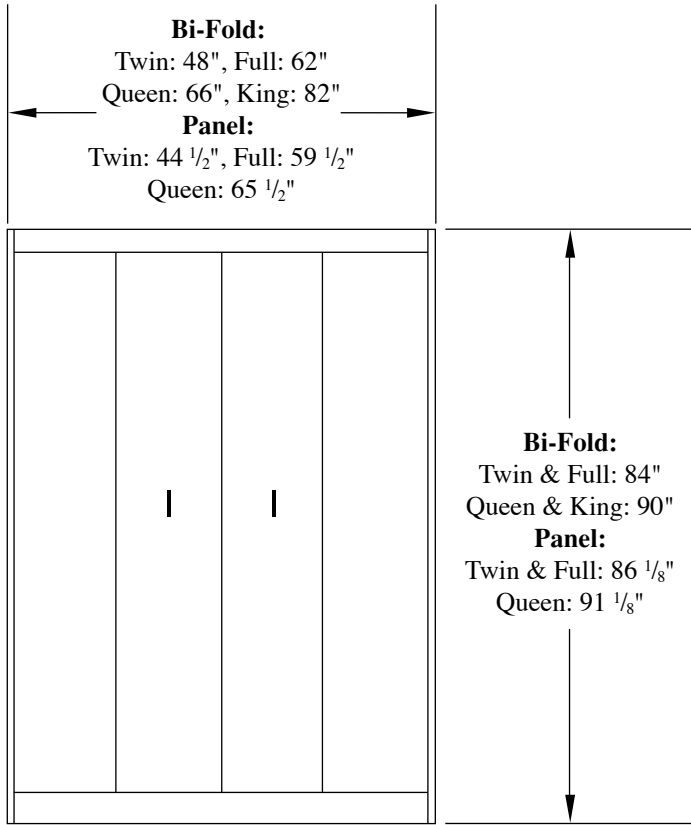

The Woodland Series

Left:

- *Bed Cabinet Depth:
Bi-Fold: 18", **Panel:** 16 3/4"
- *Bed Projection:
Bi-Fold: Twin & Full: 80"
Queen & King: 86"
Panel: Twin & Full: 85"
Queen: 90"

Below:

- *All Side Shelves
Height: 84"
Depth: 16 3/4"
- *Side Shelves Width
(Customer's Choice):
15 1/2", 24", or 30"