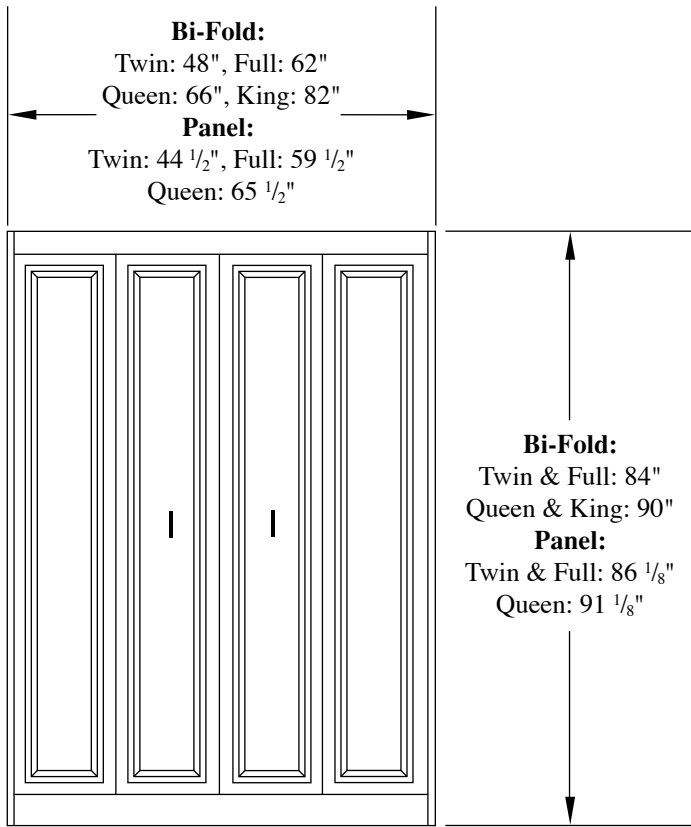

The Raised Panel Laminate Series

Left:

- *Bed Cabinet Depth:
Bi-Fold: 18", **Panel:** 16 3/4"
- *Bed Projection:
Bi-Fold: Twin & Full: 80"
Queen & King: 86"
- Panel:** Twin & Full: 85"
Queen: 90"

Below:

- *All Side Shelves
Height: 84"
Depth: 16 3/4"
- *Side Shelves Width
(Customer's Choice):
15 1/2", 24", or 30"