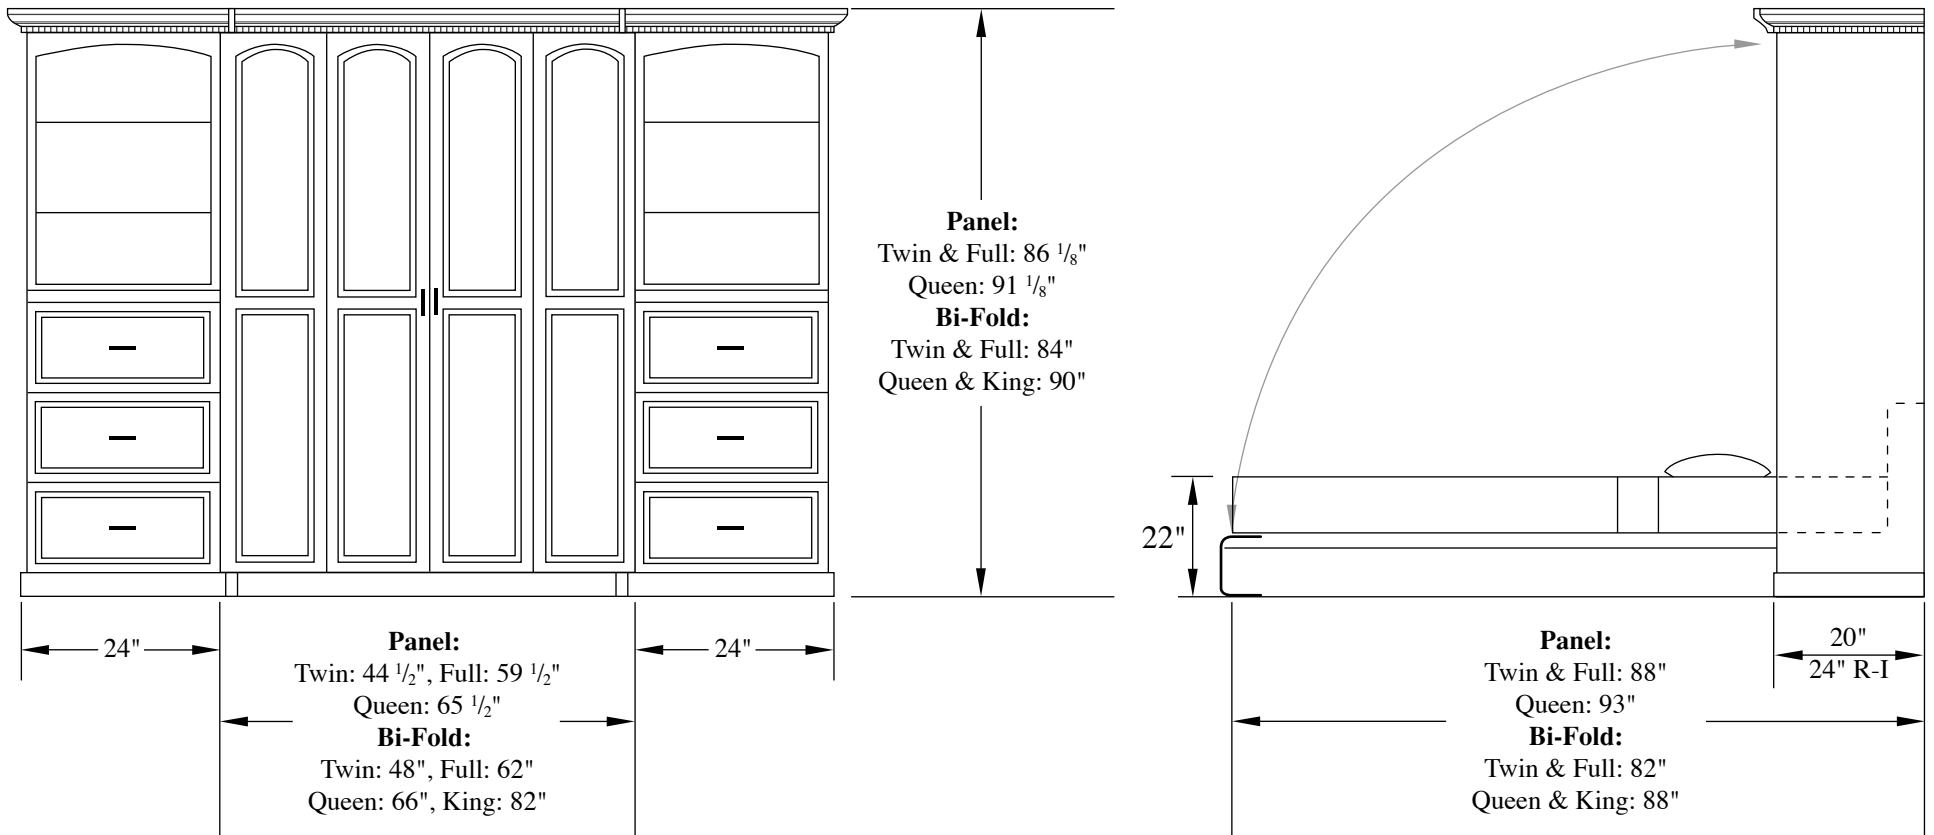

The Prescott Series

*Panel Bed Shown, Bi-Fold Reach-In Bed Also Available

514 N. Union
 Lima, OH 45801
www.wallbedsmfg.com

Phone: 419-229-5399
 877-902-6711
 Fax: 419-222-5841
 Email: sales@wallbedsmfg.com