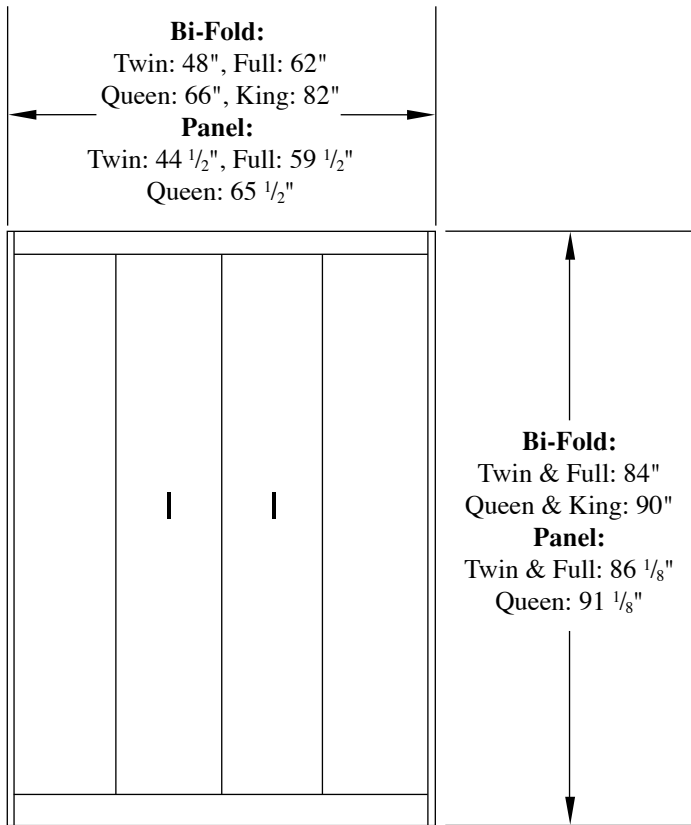

The Laminate Series

Left:

- *Bed Cabinet Depth:
Bi-Fold: 18", **Panel:** 16 3/4"
- *Bed Projection:
Bi-Fold: Twin & Full: 80"
Queen & King: 86"
Panel: Twin & Full: 85"
Queen: 90"

Below:

- *All Side Shelves
Height: 84"
Depth: 16 3/4"
- *Side Shelves Width
(Customer's Choice):
15 1/2", 24", or 30"