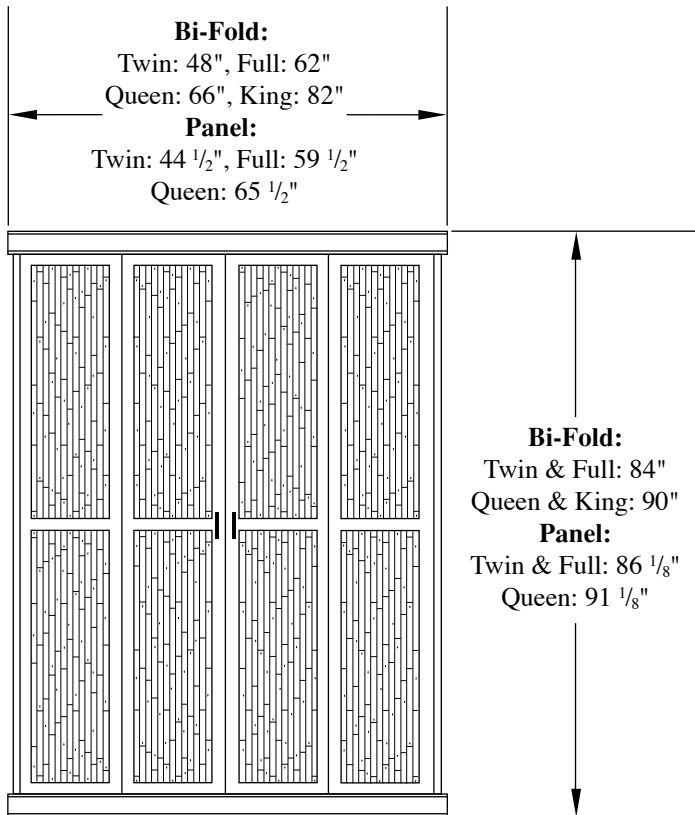

The Island Series

*Traditional Shown, Contemporary Also Available

Left:

*Bed Cabinet Depth:

Bi-Fold: 18", **Panel:** 16 3/4"

*Bed Projection:

Bi-Fold: Twin & Full: 80"

Queen & King: 86"

Panel: Twin & Full: 85"

Queen: 90"

Below:

*All Side Shelves

Height: 84"

Depth: 16 3/4"

*Side Shelves Width

(Customer's Choice):

15 1/2", 24", or 30"