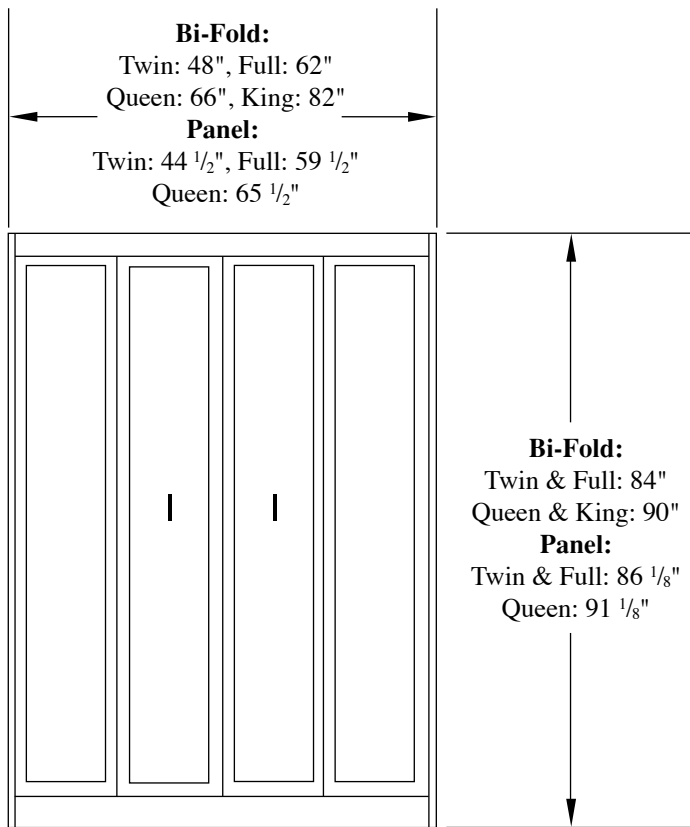

# The Arcadia Series

**Left:**

- \*Bed Cabinet Depth:  
**Bi-Fold:** 18", **Panel:** 16 3/4"
- \*Bed Projection:  
**Bi-Fold:** Twin & Full: 80"  
Queen & King: 86"
- Panel:** Twin & Full: 85"  
Queen: 90"

**Below:**

- \*All Side Shelves  
Height: 84"  
Depth: 16 3/4"
- \*Side Shelves Width  
(Customer's Choice):  
15 1/2", 24", or 30"